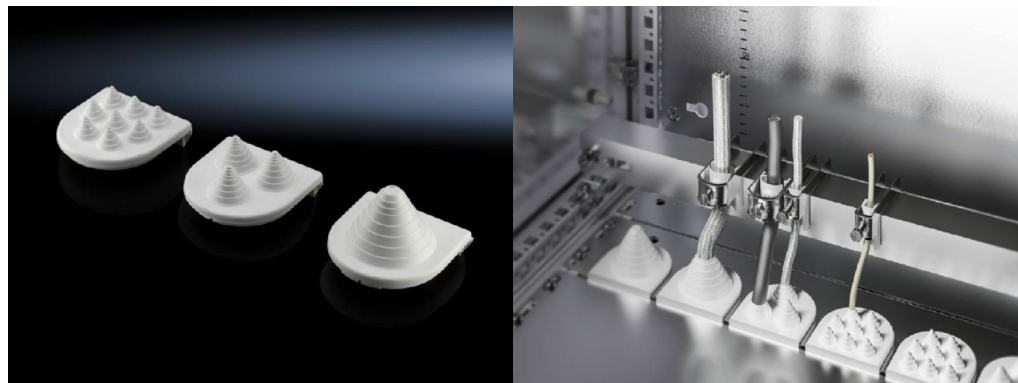

# Cable entry grommets – SZ 4316.000

created: 25.12.2019 on [www.rittal.com/com-en](http://www.rittal.com/com-en)

## Product description

**Description:** Cables inserted into the base area are sealed more easily and quickly in combination with the cable entry plate.

**Material:** Body: Polypropylene  
Cover: Thermoplastic elastomer